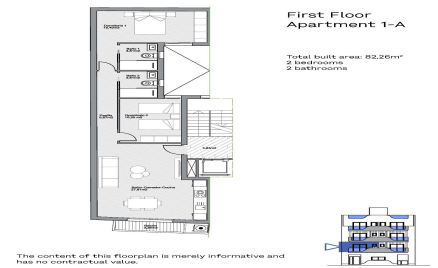

JL83194K

Modern New Build Apartments in the Heart of ~~€259,000~~ €250,000

2

2

82m²

N/A