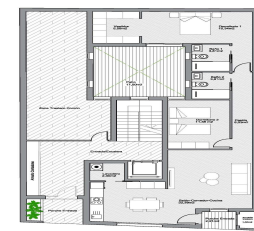

Modern New Build Apartments in the Heart of Torrevieja €309,000

Ground Floor Apartment G-A

2

2

101m²

N/A