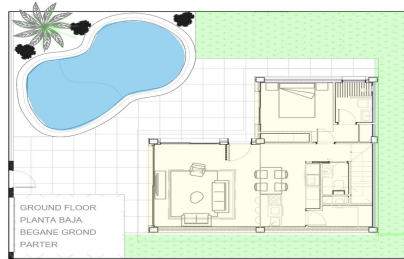

JL38160W

**Newly built detached villas with private pool in €465,950**

3

3

122m<sup>2</sup>

242m<sup>2</sup>