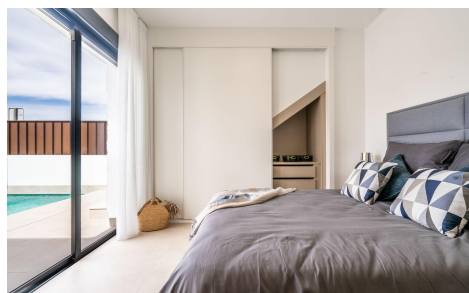

JL38160W

**Newly built detached villas with private pool in €465,950**

3

3

122m<sup>2</sup>

242m<sup>2</sup>