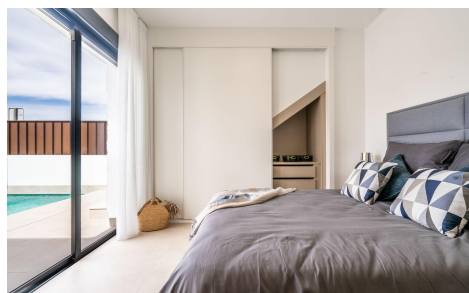

JL38160W

**Newly built detached villas with private pool in €309,950**

3

3

122m<sup>2</sup>

242m<sup>2</sup>