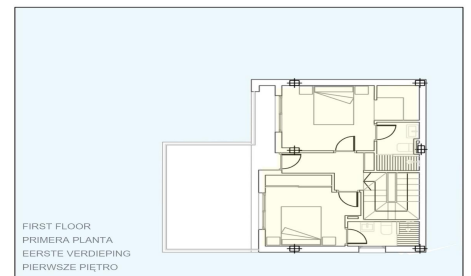

JL38160W

**Newly built detached villas with private pool in €465,950**

3

3

122m<sup>2</sup>

242m<sup>2</sup>