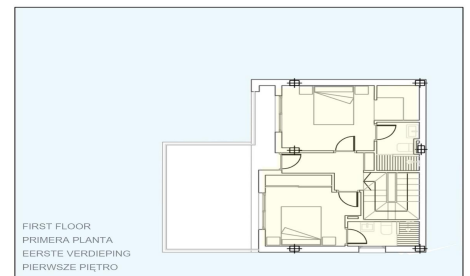

JL38160W

**Newly built detached villas with private pool in €309,950**

3

3

122m<sup>2</sup>

242m<sup>2</sup>