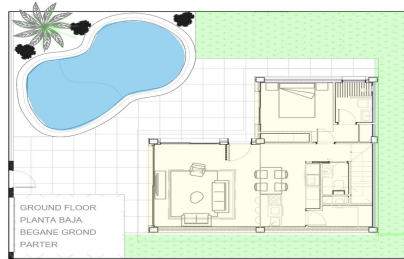

JL38160W

**Newly built detached villas with private pool in €309,950**

3

3

122m<sup>2</sup>

242m<sup>2</sup>