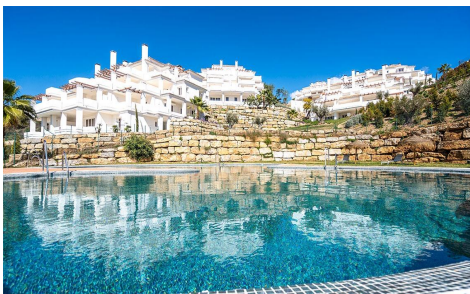

JL51652L

Exclusive New Residential in Nueva Andalucia €120,000

3

2

120m²

N/A