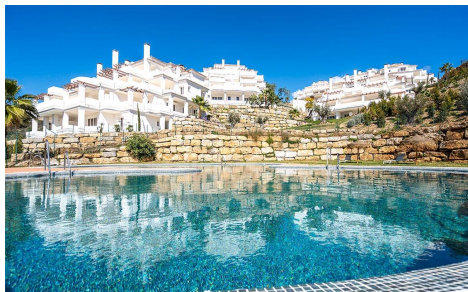

JL77872H

Exclusive New Residential in Nueva Andalucia €188,000

2

2

113m²

N/A