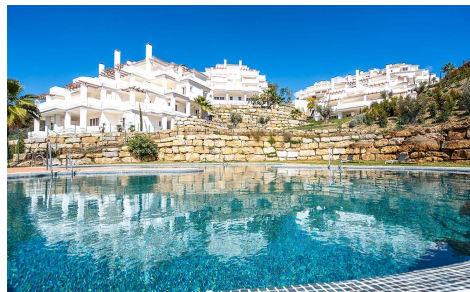

JL77872H

Exclusive New Residential in Nueva Andalucia €178,000

2

2

113m²

N/A