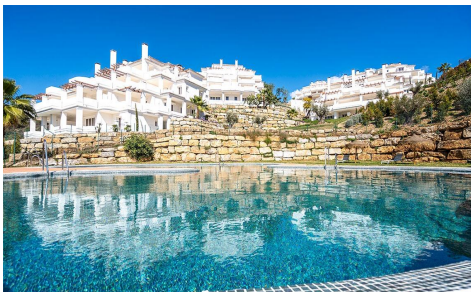

JL64166V

Exclusive New Residential in Nueva Andalucia €780,000

2

2

104m²

N/A