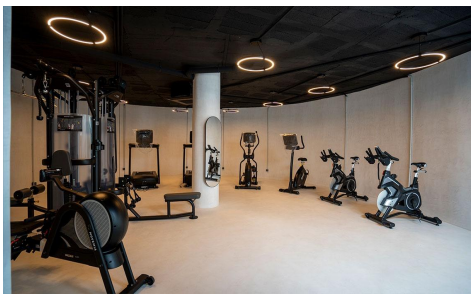

JL64166V

Exclusive New Residential in Nueva Andalucia €1,100,000

2

2

104m²

N/A