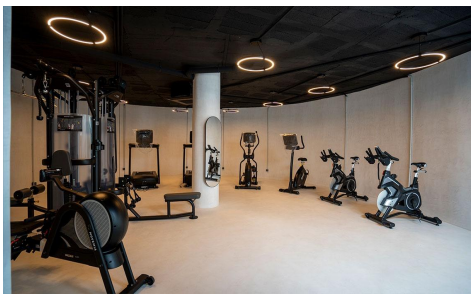

JL64166V

Exclusive New Residential in Nueva Andalucia €780,000

2

2

104m²

N/A