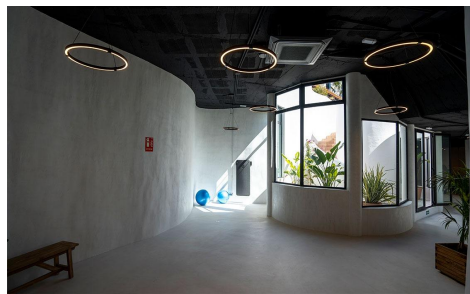

JL64166V

Exclusive New Residential in Nueva Andalucia €780,000

2

2

104m²

N/A