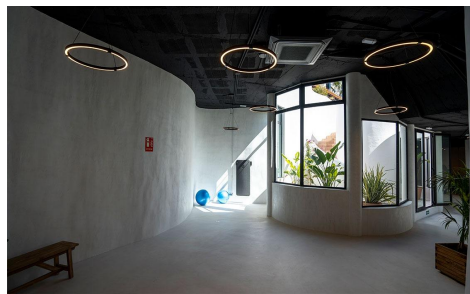

JL64166V

Exclusive New Residential in Nueva Andalucia €1,100,000

2

2

104m²

N/A