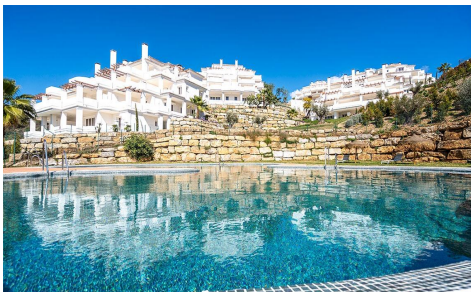

JL64166V

Exclusive New Residential in Nueva Andalucia €1,100,000

2

2

104m²

N/A