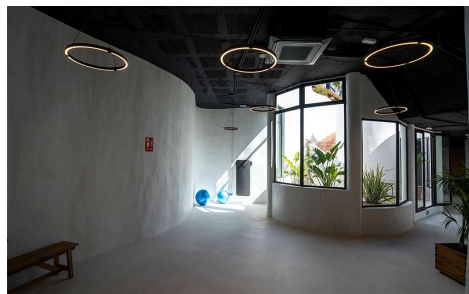

JL78031J

**Exclusive New Residential in Nueva Andalucia €175,000**

2

1

89m<sup>2</sup>

N/A