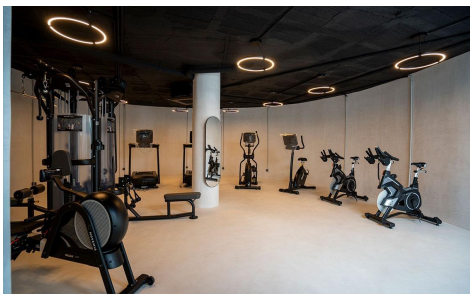

JL78031J

**Exclusive New Residential in Nueva Andalucia €175,000**

2

1

89m<sup>2</sup>

N/A