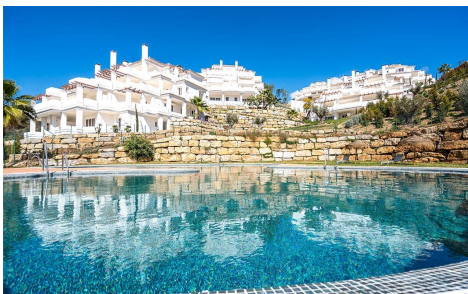

JL91927F

**Exclusive New Residential in Nueva Andalucia €78,000**

2

2

105m<sup>2</sup>

N/A