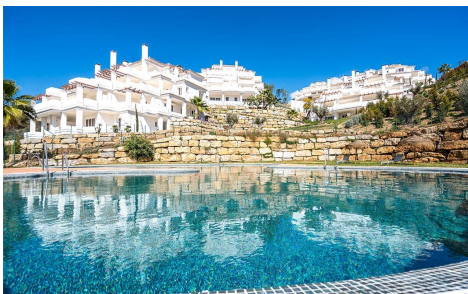

JL91927F

Exclusive New Residential in Nueva Andalucia €78,000

2

2

105m²

N/A