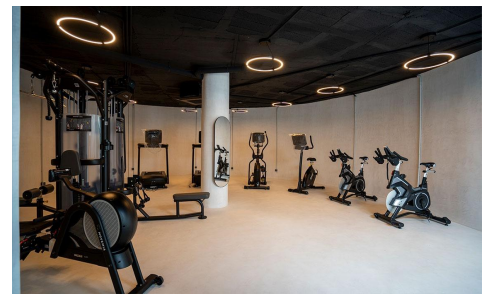

JL91927F

**Exclusive New Residential in Nueva Andalucia €78,000**

2

2

105m<sup>2</sup>

N/A