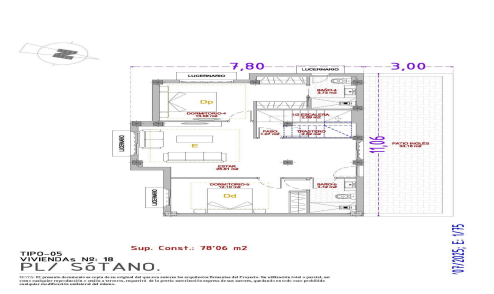

JL26303E

Modern New Build Villas with Sea Views in Finca 1000i €840,000

5

5

205m²

451m²