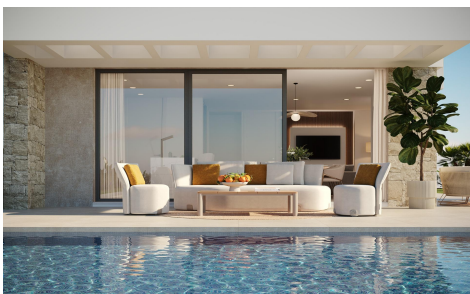

JL26303E

Modern New Build Villas with Sea Views in Finca 1000i €840,000

5

5

205m²

451m²