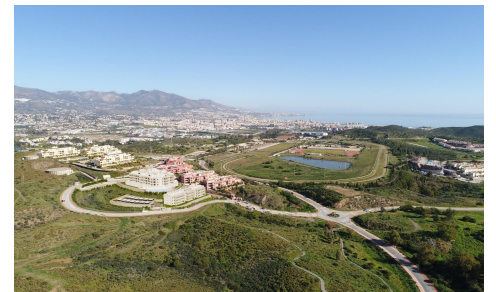

JL87598Y

New Sea View Apartments in Mijas, Malaga n Model 4,000

2

2

76m²

N/A