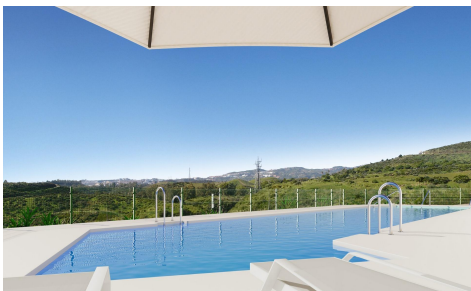

JL87598Y

New Sea View Apartments in Mijas, Malaga n Model 4,000

2

2

76m²

N/A