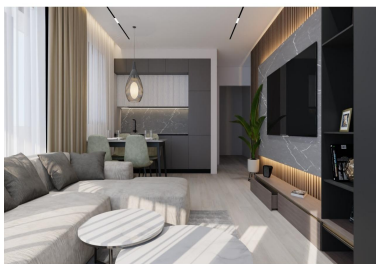

JL65587Y

Modern New Build Apartments in Central Torreón €259,000

2

2

59m²

N/A