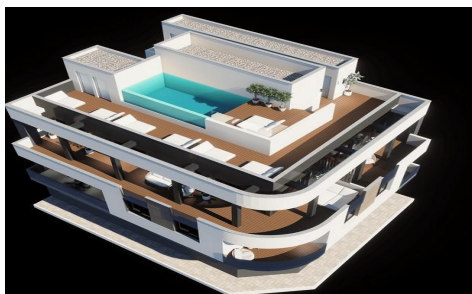

JL65587Y

Modern New Build Apartments in Central Torreón €259,000

2

2

59m²

N/A