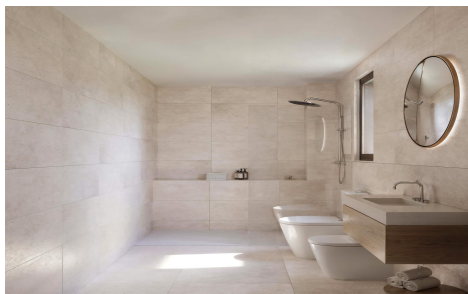

JL12286R

Exclusive New Build semi detached Villas with €594,000

3

2

185m²

244m²