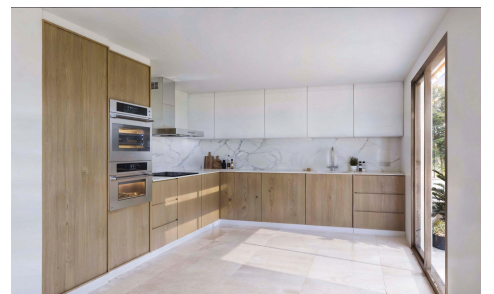

JL12286R

Exclusive New Build semi detached Villas with €594,000

3

2

185m²

244m²