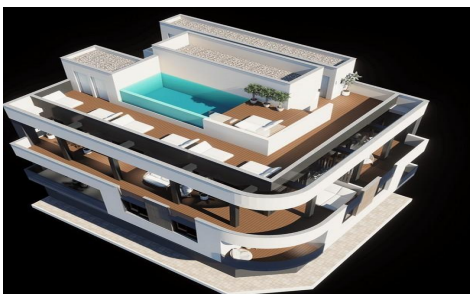

JL55040R

Modern New Build Apartments in Central Torreón €302,600

2

2

59m²

N/A