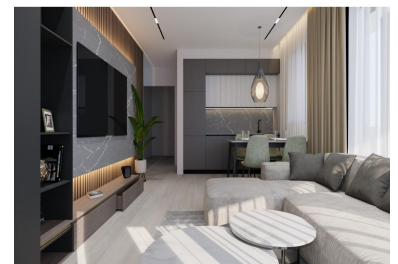

JL55040R

Modern New Build Apartments in Central Torreón €302,600

2

2

59m²

N/A