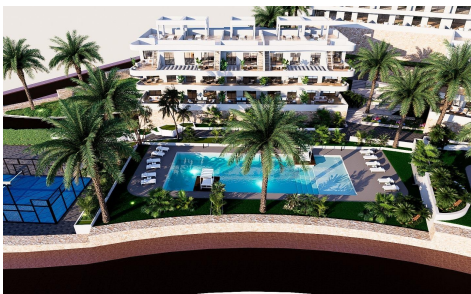

## NEW BUILD RESIDENTIAL COMPLEX IN FINES ~~€330,000~~ €30,000

2

2

68m<sup>2</sup>

N/A