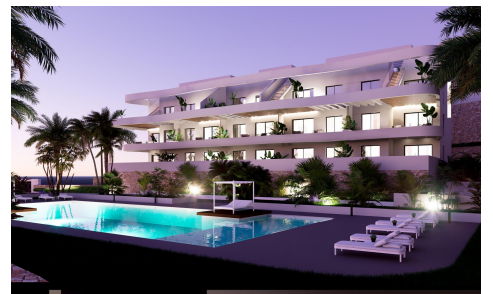

NEW BUILD RESIDENTIAL COMPLEX IN FINES ~~€330,000~~ €30,000