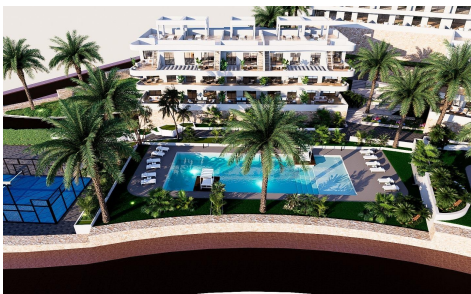

NEW BUILD RESIDENTIAL COMPLEX IN FINES ~~€330,000~~ €30,000