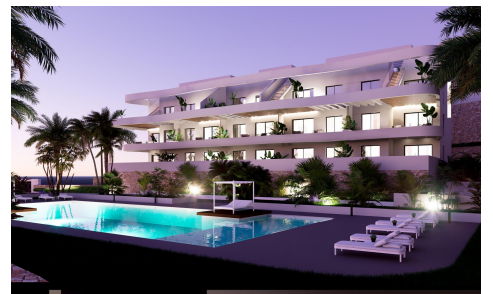

## NEW BUILD RESIDENTIAL COMPLEX IN FINES ~~€330,000~~ €30,000

2

2

68m<sup>2</sup>

N/A