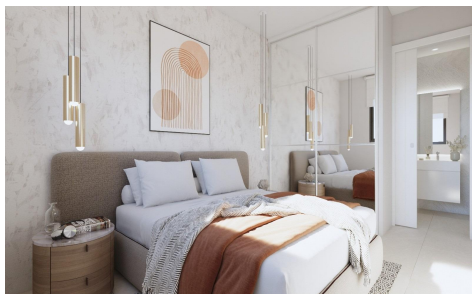

JL80165D

**NEW APARTMENTS IN CONDADO DE ALHAMA €220,000**

2

2

71m<sup>2</sup>

N/A