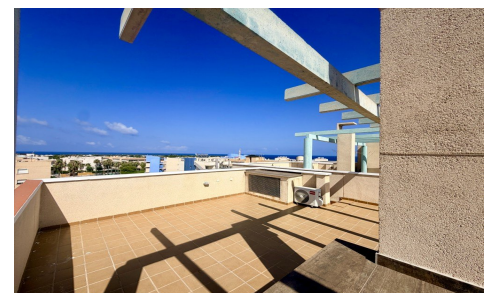

## Penthouse In Orihuela Costa

€239,000

2

1

70m<sup>2</sup>

149m<sup>2</sup>

N/A