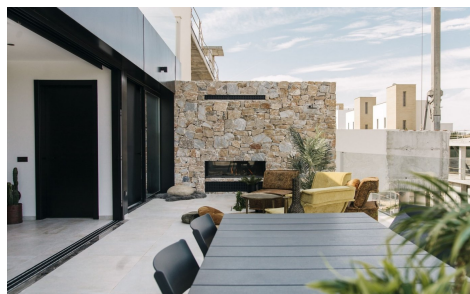

JL75095P

DESIGNER VILLA BY THE SEA

€995,000

4

4

280m²

390m²