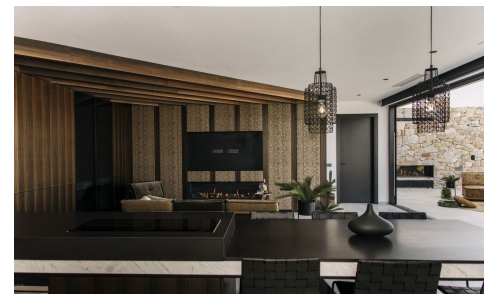

JL75095P

DESIGNER VILLA BY THE SEA

€995,000

4

4

280m²

390m²