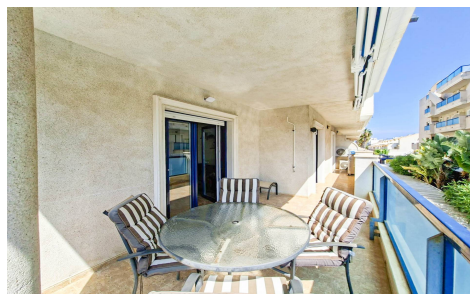

JL17452C

Apartment In Orihuela Costa

€200,000

2

1

80m²

95m²

N/A