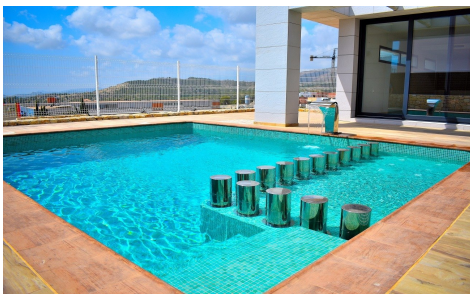

JL20313D

**MODERN VILLAS IN BALCON DE FINESTRAT €190,000**

4

4

206m²

504m²