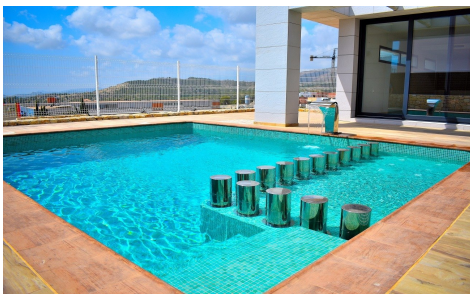

JL20313D

MODERN VILLAS IN BALCON DE FINESTRAT €160,000

4

4

206m²

504m²