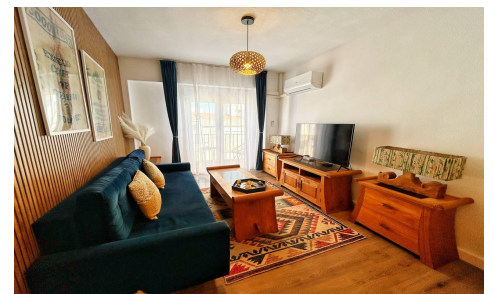

JL98948E

Penthouse In Torrevieja

€239,000

3

1

84m²

N/A

N/A