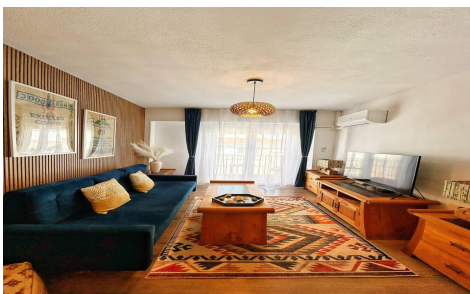

JL98948E

Penthouse In Torrevieja

€239,000

3

1

84m²

N/A

N/A