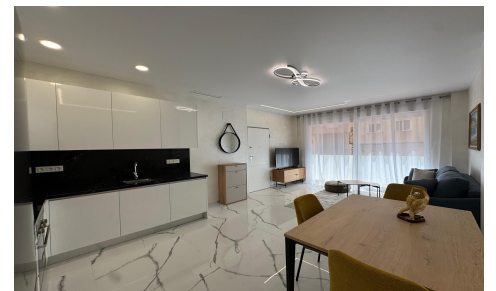

JL62526B

**Apartment In Torrevieja**

**€199,900**

2

2

67m<sup>2</sup>

15m<sup>2</sup>

N/A