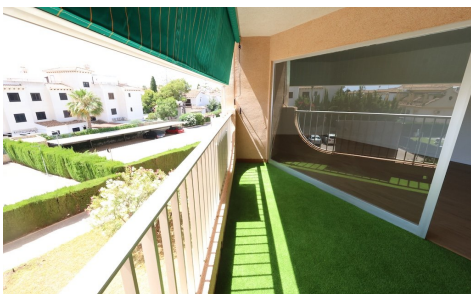

JL14352Y

Apartment In Orihuela Costa

€330,000

3

2

100m²

106m²

N/A