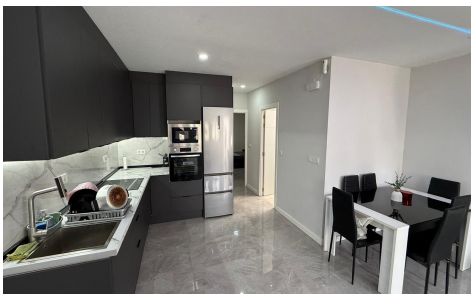

JL50948E

**Town House In Torrevieja**

**€152,000**

2

1

44m<sup>2</sup>

33m<sup>2</sup>

N/A