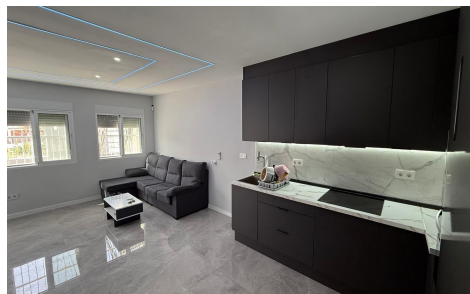

JL50948E

**Town House In Torrevieja**

**€152,000**

2

1

44m<sup>2</sup>

33m<sup>2</sup>

N/A