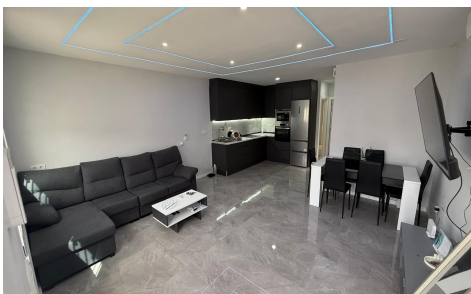

JL50948E

**Town House In Torrevieja**

**€152,000**

2

1

44m<sup>2</sup>

33m<sup>2</sup>

N/A