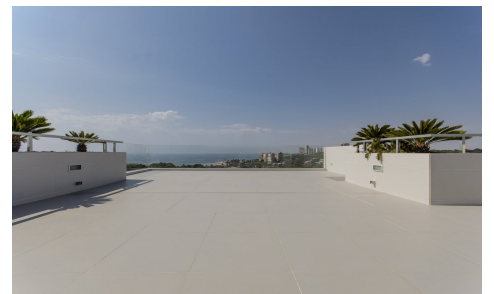

JL73786X

**NEW CONSTRUCTION VILLAS 250 m FROM BEACH 950,000€**

3

2

193m<sup>2</sup>

500m<sup>2</sup>