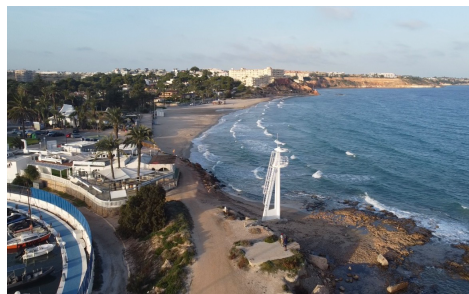

JL27788S

Land a Plots In Orihuela

€258,800

0

0

1,294m²

N/A

N/A