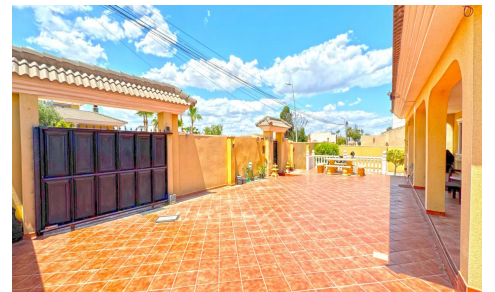

JL69524C

Villa In Torrevieja

€610,000

6

6

340m²

1,100m²

N/A