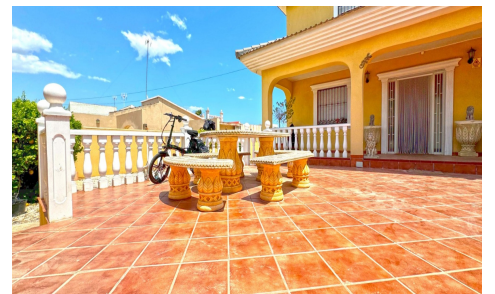

JL69524C

Villa In Torrevieja

€610,000

6

6

340m²

1,100m²

N/A