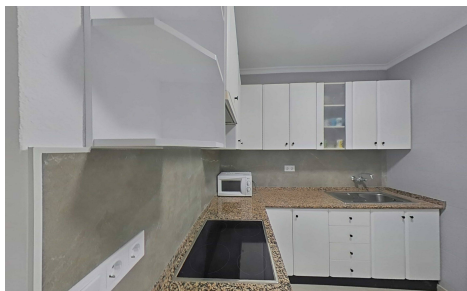

JL43104L

Bungalow In San Pedro del Pinatar

€159,000

3

1

70m²

110m²

N/A