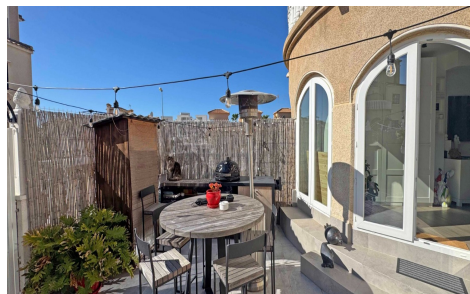

JL88501M

Town House In Orihuela Costa

€269,000

2

2

91m²

135m²

N/A