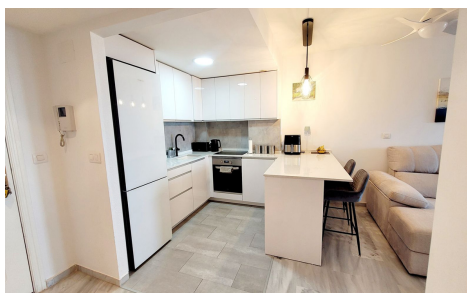

JL46795D

Apartment In Benalmadena Pueblo

€329,000

2

2

60m²

N/A

N/A