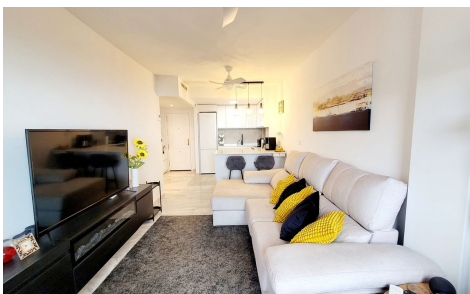

JL46795D

Apartment In Benalmadena Pueblo

€329,000

2

2

60m²

N/A

N/A