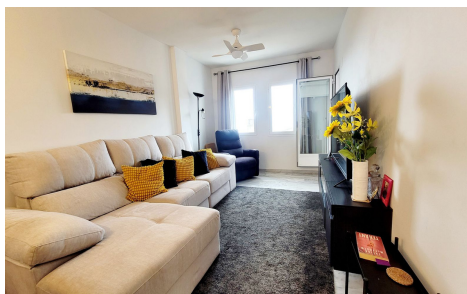

JL46795D

Apartment In Benalmadena Pueblo

€329,000

2

2

60m²

N/A

N/A