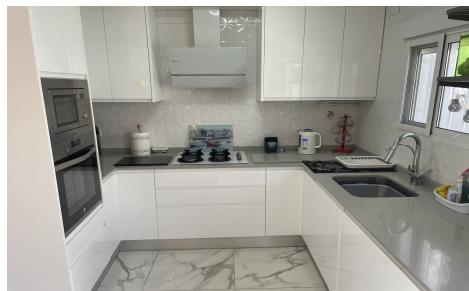

JL63656R

Bungalow In Camposol

€144,990

2

2

70m²

158m²

N/A