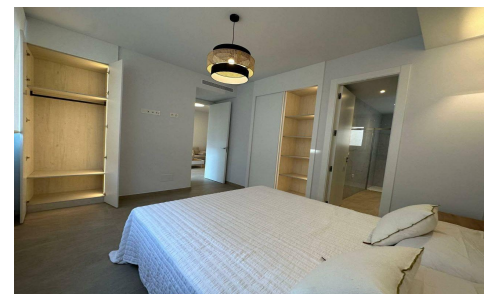

JL14335W

Apartment In Torrevieja

€430,000

2

2

84m²

N/A