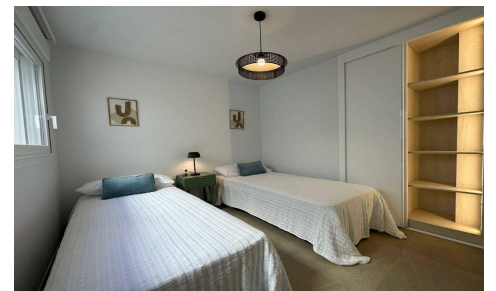

JL14335W

Apartment In Torrevieja

€430,000

2

2

84m²

N/A