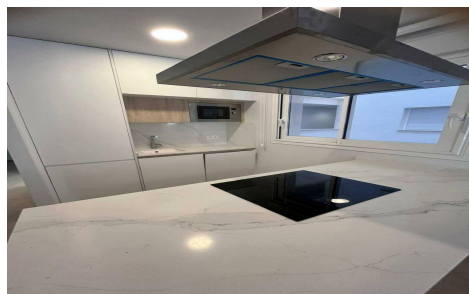

JL14335W

Apartment In Torrevieja

€430,000

2

2

84m²

N/A