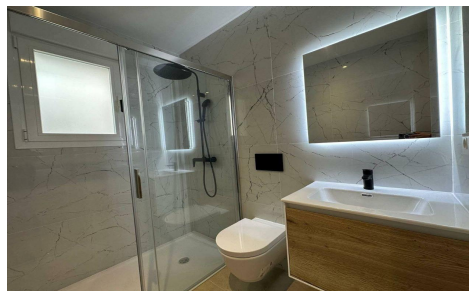

JL14335W

Apartment In Torrevieja

€430,000

2

2

84m²

N/A