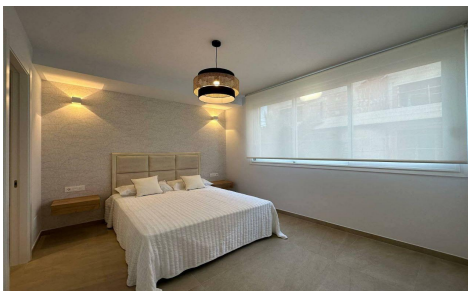

JL14335W

Apartment In Torrevieja

€430,000

2

2

84m²

N/A