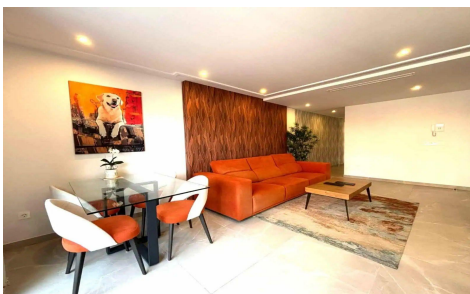

JL20661M

Penthouse In Torrevieja

€399,000

3

2

98m²

N/A