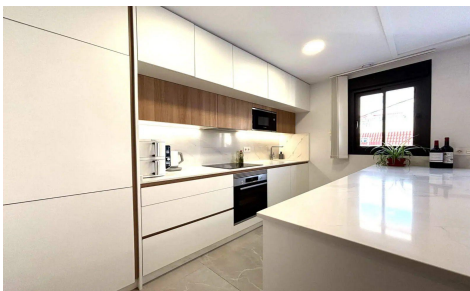

JL20661M

Penthouse In Torrevieja

€399,000

3

2

98m²

N/A