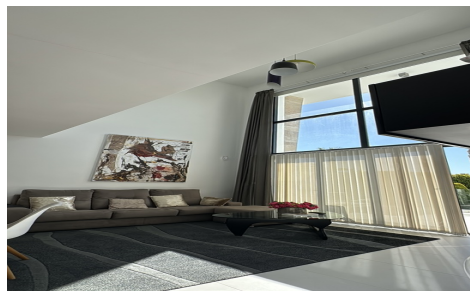

JL89856A

Duplex In Orihuela Costa

€425,000

3

2

93m²

N/A