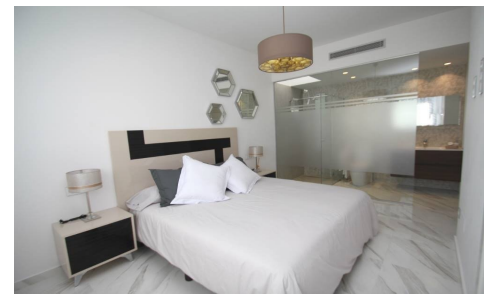

JL49280U

NEW BUILD RESIDENTIAL OF VILLAS IN SAN JUAN DE LOS RIOS

3

3

144m²

389m²