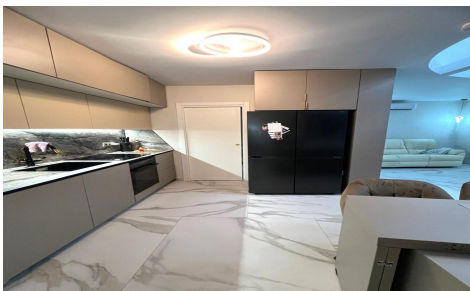

JL56104Z

Semi Detached In Orihuela Costa

€234,000

3

2

65m²

N/A

N/A