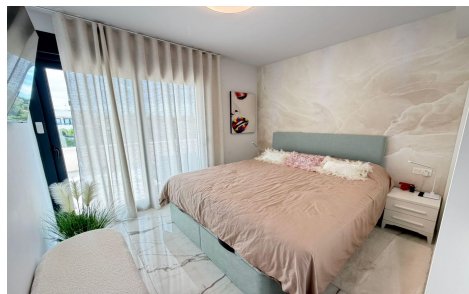

JL23105H

Penthouse In Orihuela Costa

€539,000

3

2

270m²

N/A