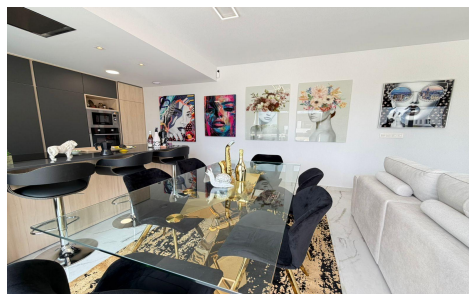

JL23105H

Penthouse In Orihuela Costa

€539,000

3

2

270m²

N/A