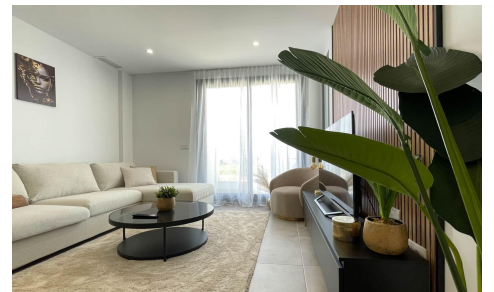

JL27512C

Apartment In Torre Pacheco

€315,000

2

2

64m²

N/A

N/A