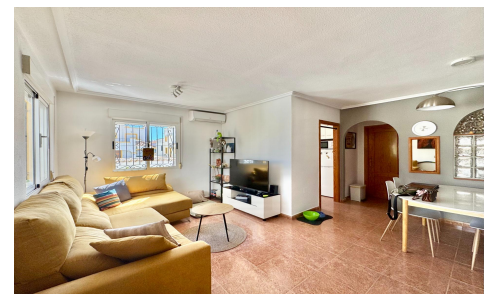

JL61299H

Town House In Orihuela Costa

€240,000

3

2

87m²

150m²