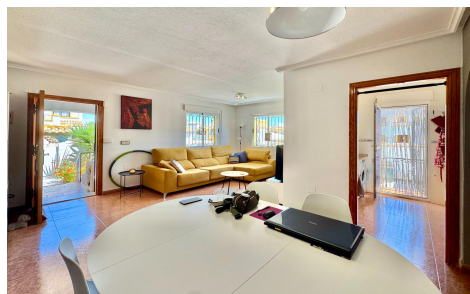

JL61299H

Town House In Orihuela Costa

€240,000

3

2

87m²

150m²