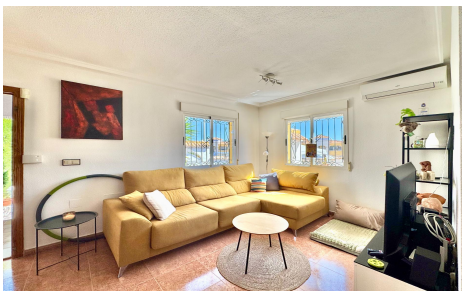

JL61299H

Town House In Orihuela Costa

€240,000

3

2

87m²

150m²