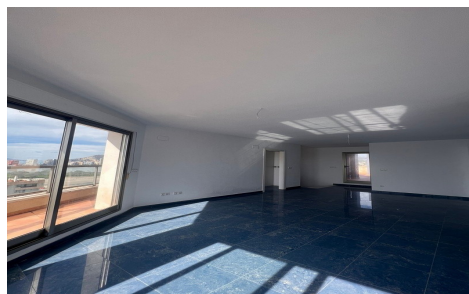

JL72470E

BEAUTIFUL PENTHOUSE WITH SEA VIEWS IN CALDAS DE CALZADILLA

3

2

134m²

N/A