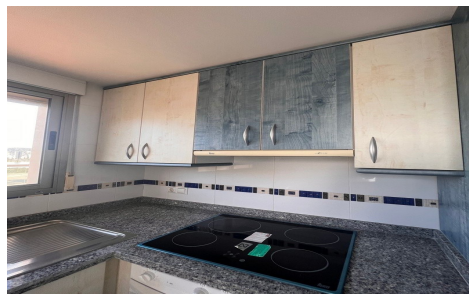

JL72470E

BEAUTIFUL PENTHOUSE WITH SEA VIEWS IN CALDAS DE CALZADILLA

3

2

134m²

N/A