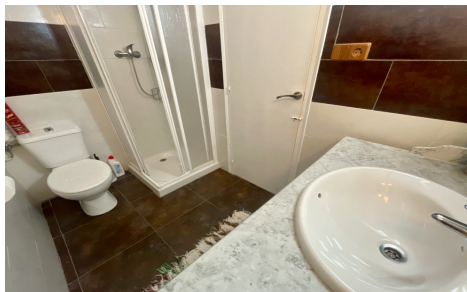

JL63351W

Apartment In Santa Pola

€173,250

2

1

65m²

70m²

N/A