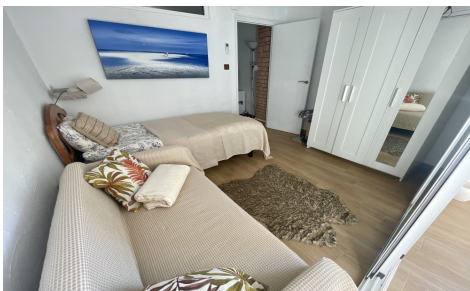

JL63351W

Apartment In Santa Pola

€173,250

2

1

65m²

70m²

N/A