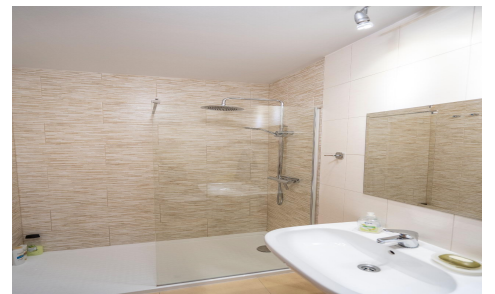

JL61229P

Apartment In Alhama De Murcia

€152,500

2

1

68m²

N/A