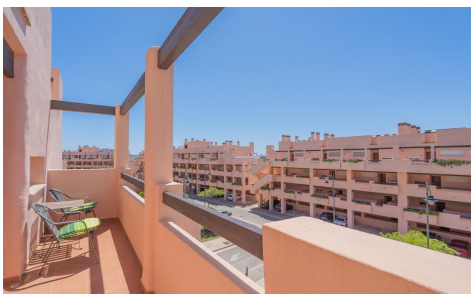

JL61229P

Apartment In Alhama De Murcia

€152,500

2

1

68m²

N/A