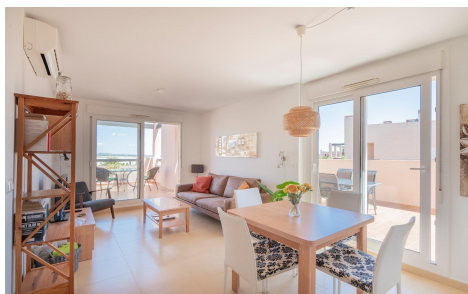

JL61229P

Apartment In Alhama De Murcia

€152,500

2

1

68m²

N/A