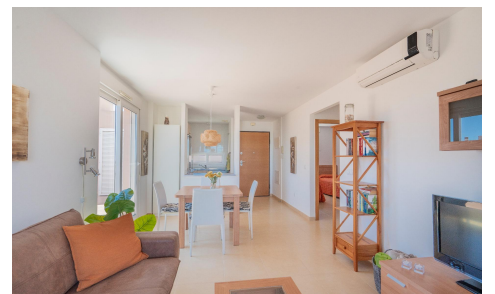

JL61229P

Apartment In Alhama De Murcia

€152,500

2

1

68m²

N/A