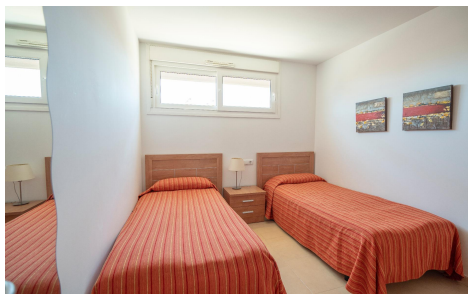

JL61229P

Apartment In Alhama De Murcia

€152,500

2

1

68m²

N/A