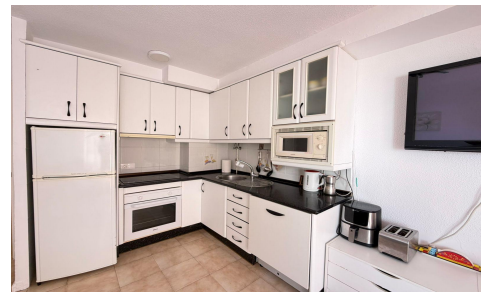

JL42351P

**Apartment In Torrevieja**

**€129,900**

2

1

55m<sup>2</sup>

N/A

N/A