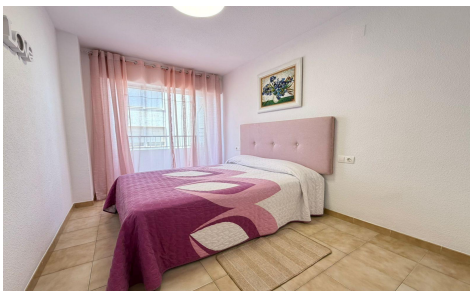

JL42351P

**Apartment In Torrevieja**

**€129,900**

2

1

55m<sup>2</sup>

N/A

N/A