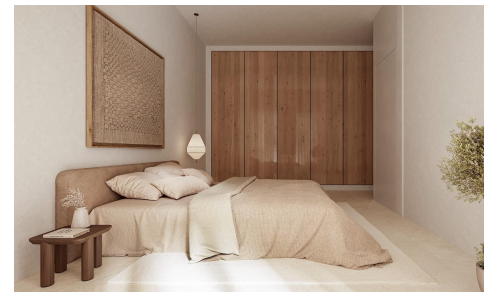

JL72220S

NEW BUILD VILLA IN CALPE

€1,190,000

3

2

139m²

742m²