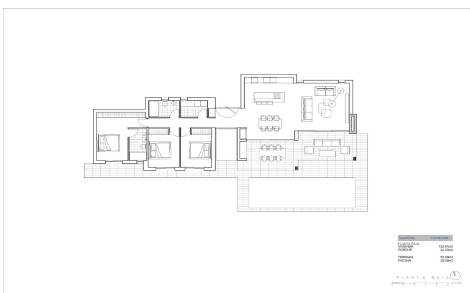

JL72220S

NEW BUILD VILLA IN CALPE

€1,190,000

3

2

139m²

742m²