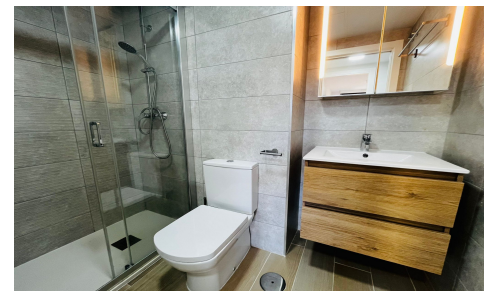

JL61664D

Apartment In Playa Honda

€259,000

2

2

105m²

N/A

N/A