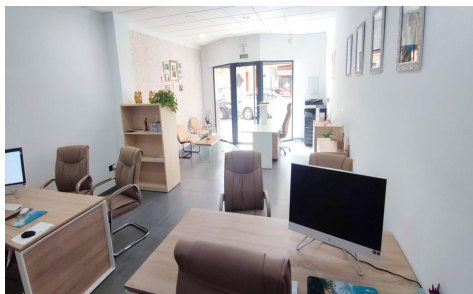

JL14822H

Commercial In Albolote

€85,000

0

0

58m²

N/A

N/A