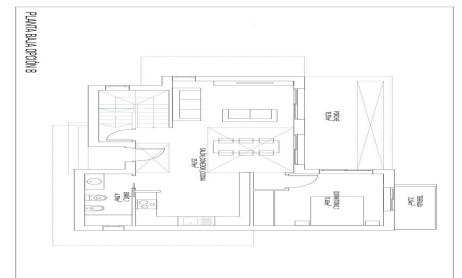

JL24536P

NEW BUILD VILLAS IN TORREVIEJA

€750,000

3

3

185m²

400m²