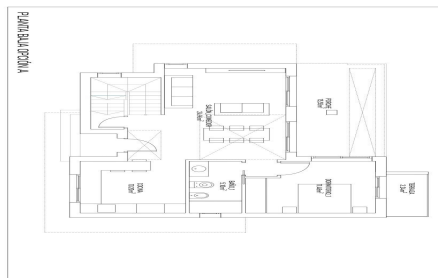

JL24536P

NEW BUILD VILLAS IN TORREVIEJA

€750,000

3

3

185m²

400m²