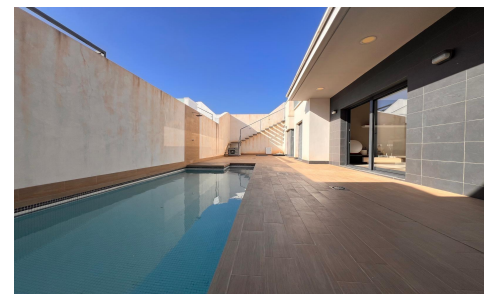

JL65515W

Villa In Orihuela Costa

€397,600

3

2

96m²

266m²