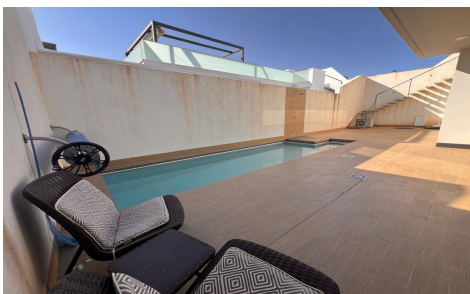

JL65515W

Villa In Orihuela Costa

€397,600

3

2

96m²

266m²