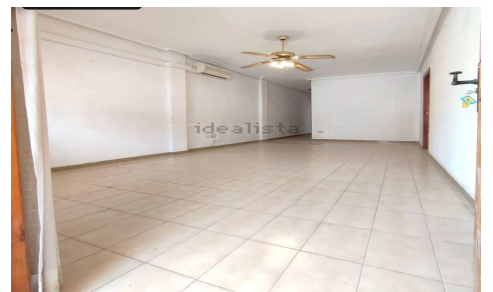

JL64657H

Town House In Lo Pagan

€129,000

3

1

90m²

N/A

N/A