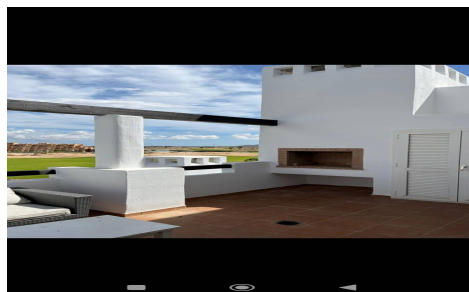

JL84144T

Apartment In Torre Pacheco

€164,300

2

1

72m²

N/A