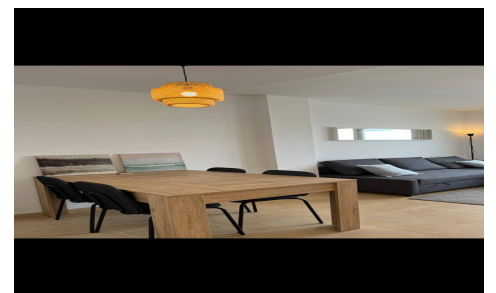

JL84144T

Apartment In Torre Pacheco

€164,300

2

1

72m²

N/A