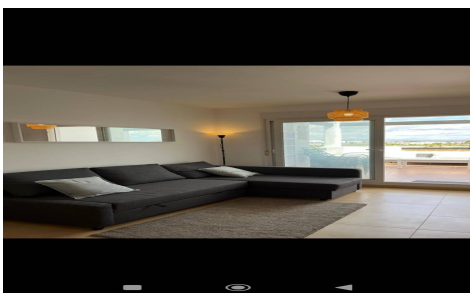

JL84144T

Apartment In Torre Pacheco

€164,300

2

1

72m²

N/A