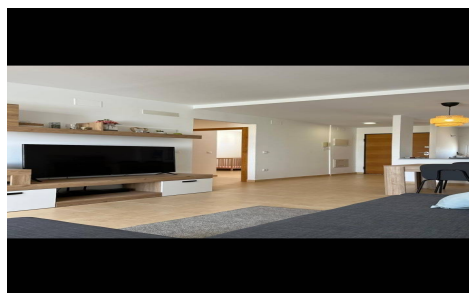

JL84144T

Apartment In Torre Pacheco

€164,300

2

1

72m²

N/A