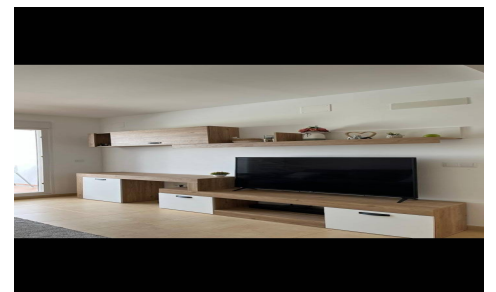

JL84144T

Apartment In Torre Pacheco

€164,300

2

1

72m²

N/A