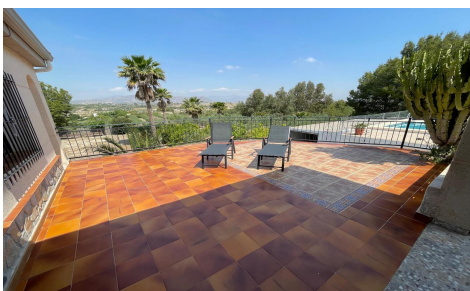

JL15846E

Villa In El Rebolledo

€395,000

5

2

130m²

2,599m²