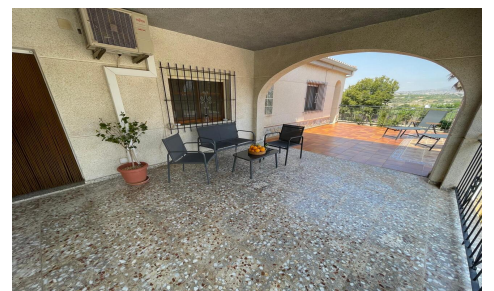

JL15846E

Villa In El Rebolledo

€395,000

5

2

130m²

2,599m²